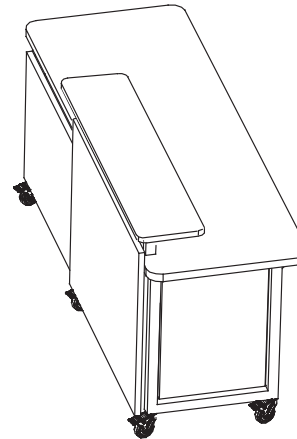

General Specifications

Work surface: Tops are 1/4" thick, three ply 45# particle board construction with .050" high pressure laminate top surface and a .030" phenolic backer. Edge is 3mm PVC with a 1/8" radius top and bottom. Tops are attached to the frames and mounted via 1/4"-20 inserts and bolts. Models with 35"H transaction top surface have a 29"H main worksurface. Models with 45"H transaction top surface have a 39"H main worksurface. Units are available with with or without transaction top on either the right or left side. Right side and left side is determined from the perspective of the desk user.

Case: Floating front panels are self-edged high pressure laminate. Face panels have embedded threaded metal inserts to accept machine threaded connecting hardware for metal-to-metal fastener contact to steel chassis frames. End panel inserts are self-edged high pressure laminate panels.

Steel Chassis Frame: Frame shall be a welded assembly of 1-1/4" square 14 gauge steel tube, drilled and tapped to receive casters and bored for connecting hardware. Finish shall be powder coat, manufacturer's standard colors.

Casters: Casters shall be 100mm heavy duty swivel casters with brake, rated at 100# per caster. Assembled unit shall use a total of (5) casters.

Finish: Standard powder coat on all metal parts is black; other colors may be specified. See **MTContract's** Finish and Color Guide for choices.

Nomad Straight Desk 72"W				
Model Number	Description	Wgt.	List Price	
NDS-72DL-MOB	35"H x 72"W x 24"D Nomad Desk, Transaction Top Left, Mobile	300	$5,099	
NDS-72DR-MOB	35"H x 72"W x 24"D Nomad Desk, Transaction Top Right, Mobile	300	$5,099	
NDS-72DXL-MOB	29"H x 72"W x 24"D Nomad Desk, No Transaction Top, Main Panel Left, Mobile	300	$4,849	
NDS-72DXR-MOB	29"H x 72"W x 24"D Nomad Desk, No Transaction Top, Main Panel Right, Mobile	300	$4,849	
NDS-72DL-45-MOB	45"H x 72"W x 24"D Nomad Desk, Transaction Top Left, Mobile		$5,603	
NDS-72DR-45-MOB	45"H x 72"W x 24"D Nomad Desk, Transaction Top Right, Mobile		$5,603	
NDS-72DXL-39-MOB	39"H x 72"W x 24"D Nomad Desk, No Transaction Top, Main Panel Left, Mobile		$5,350	
NDS-72DXR-39-MOB	39"H x 72"W x 24"D Nomad Desk, No Transaction Top, Main Panel Right, Mobile		$5,350	

Nomad Straight Desk 84"W				
Model Number	Description	Wgt.	List Price	
NDS-84DL-MOB	35"H x 84"W x 30"D Nomad Desk, Transaction Top Left, Mobile	300	$6,620	
NDS-84DR-MOB	35"H x 84"W x 30"D Nomad Desk, Transaction Top Right, Mobile	300	$6,620	
NDS-84DXL-MOB	29"H x 84"W x 30"D Nomad Desk, No Transaction Top, Main Panel Left, Mobile	300	$6,370	
NDS-84DXR-MOB	29"H x 84"W x 30"D Nomad Desk, No Transaction Top, Main Panel Right, Mobile	300	$6,370	
NDS-84DL-45-MOB	45"H x 84"W x 30"D Nomad Desk, Transaction Top Left, Mobile		$7,121	
NDS-84DR-45-MOB	45"H x 84"W x 30"D Nomad Desk, Transaction Top Right, Mobile		$7,121	
NDS-84DXL-39-MOB	39"H x 84"W x 30"D Nomad Desk, No Transaction Top, Main Panel Left, Mobile		$6,872	
NDS-84DXR-39-MOB	39"H x 84"W x 30"D Nomad Desk, No Transaction Top, Main Panel Right, Mobile		$6,872	

Nomad Mobile Cabinets				
Model Number	Description	Wgt.	List Price	
NDS-36BR-MOB	29"H x 36"W x 24"D Nomad Cabinet with Book Return Slot, Mobile	120	$2,990	
NDS-40BR-MOB	29"H x 40"W x 24"D Nomad Cabinet with Book Return Slot, Mobile	120	$2,990	
MCD-DBTL-1824-24	24"H x 24.25"W x 18"D Bookmark Descending Platform Book Truck	137	$2,950	

Hanging Pedestal Accessories for use with straight Nomad, Wood				
Model Number	Description	Wgt.	List Price	
WHPS661220-W-TT-P?A	Wood Hanging Pedestal, 1 Box Drawer, 1 File Drawer, Alike locks, For all desks		$657	
WHPS661220-W-TT-P?I	Wood Hanging Pedestal, 1 Box Drawer, 1 File Drawer, Individual locks, For all desks		$657	

Optional Accessories				
Model Number	Description	Wgt.	List Price	
MCD1817	18" x 17" Pencil Drawer	10	$450	
AAKT001	12" x 22" Sliding Keyboard Tray	8	$124	
AAKT003	Articulating Keyboard Mechanism with Mouse Tray	15	$422	
ACPU CS-10	Stationary-mounting CPU Holder	10	$186	
ACPU CS-11	Sliding/Rotating-mount CPU Holder	12	$230	

Set Up Charges and Upcharges for Non-Standard and Custom Finishes			
Model Number	Description	List Price	
Group 2 Powder Coat	Set up charge, per color, per order, for Group 2 Powder Coat	$312	
Non-Standard PVC	Upcharge, per color, per order, for non-standard PVC	$865	

Required to order:
Model # including:
• HPL and PVC edge selections
• powder coat color