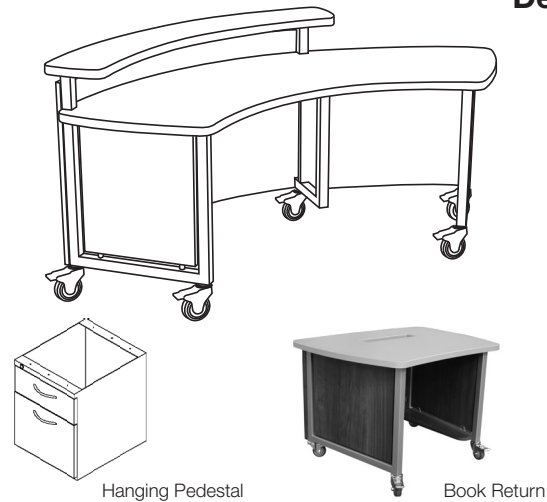

General Specifications

Work surface: Tops are 1 1/4" thick, three ply 45# particle board construction with .050" high pressure laminate top surface and a .030" phenolic backer. Edge is 3mm PVC with a 1/8" radius top and bottom. Tops are attached to the frames and mounted via 1/4"-20 inserts and bolts. Models with 35"H transaction top surface have a 29"H main worksurface. Models with 45"H transaction top surface have a 39"H main worksurface. Units are available with with or without transaction top on either the right or left side. Right side and Left side is determined from the perspective of the desk user.

Case: Floating curved front panels are self-edged high pressure laminate. Face panels have embedded threaded metal inserts to accept machine threaded connecting hardware for metal-to-metal fastener contact to steel chassis frames. End panel inserts are self-edged high pressure laminate panels.

Steel Chassis Frame: Frame shall be a welded assembly of 1-1/4" square 14 gauge steel tube, drilled and tapped to receive casters and bored for connecting hardware. Finish shall be powder coat, manufacturer's standard colors.

Casters: Casters shall be 100mm heavy duty swivel casters with brake, rated at 100# per caster. Assembled unit shall use a total of (5) casters.

Finish: Standard powder coat on all metal parts is black; other colors may be specified. See **MTContract's** Finish and Color Guide for choices.

Hanging Pedestal

Book Return

Curved Nomad Desk 75"W				
Model Number	Description	Wgt.	List Price	
ND-75DL-MOB	35"H x 75"W x 24"D Nomad Desk, Transaction Top Left, Mobile	300	$8,496	
ND-75DR-MOB	35"H x 75"W x 24"D Nomad Desk, Transaction Top Right, Mobile	300	$8,496	
ND-75DXL-MOB	29"H x 75"W x 24"D Nomad Desk, No Transaction Top, Main Panel Left, Mobile	300	$8,081	
ND-75DXR-MOB	29"H x 75"W x 24"D Nomad Desk, No Transaction Top, Main Panel Right, Mobile	300	$8,081	

ND-75DL-45-MOB	45"H x 75"W x 24"D Nomad Desk, Transaction Top Left, Mobile		$9,336	
ND-75DR-45-MOB	45"H x 75"W x 24"D Nomad Desk, Transaction Top Right, Mobile		$9,336	
ND-75DXL-39-MOB	39"H x 75"W x 24"D Nomad Desk, No Transaction Top, Main Panel Left, Mobile		$8,916	
ND-75DXR-39-MOB	39"H x 75"W x 24"D Nomad Desk, No Transaction Top, Main Panel Right, Mobile		$8,916	

Curved Nomad Desk 84"W				
Model Number	Description	Wgt.	List Price	
ND-84DL-MOB	35"H x 84"W x 30"D Nomad Desk, Transaction Top Left, Mobile	300	$11,031	
ND-84DR-MOB	35"H x 84"W x 30"D Nomad Desk, Transaction Top Right, Mobile	300	$11,031	
ND-84DXL-MOB	29"H x 84"W x 30"D Nomad Desk, No Transaction Top, Main Panel Left, Mobile	300	$10,613	
ND-84DXR-MOB	29"H x 84"W x 30"D Nomad Desk, No Transaction Top, Main Panel Right, Mobile	300	$10,613	
ND-84DL-45-MOB	45"H x 84"W x 30"D Nomad Desk, Transaction Top Left, Mobile		$11,869	
ND-84DR-45-MOB	45"H x 84"W x 30"D Nomad Desk, Transaction Top Right, Mobile		$11,869	
ND-84DXL-39-MOB	39"H x 84"W x 30"D Nomad Desk, No Transaction Top, Main Panel Left, Mobile		$11,450	
ND-84DXR-39-MOB	39"H x 84"W x 30"D Nomad Desk, No Transaction Top, Main Panel Right Mobile		$11,450	

Nomad Mobile Cabinets				
Model Number	Description	Wgt.	List Price	
ND-40BR-MOB	29"H x 40"W x 29"D Nomad Cabinet with Book Return Slot, Mobile	120	$3,809	
MCD-DBTL-1824-24	18"D x 24.25"W x 24"H Bookmark Descending Platform Book Truck	137	$2,950	

Mobile Pedestals suitable for use with all Nomads, Wood				
Model Number	Description	Wgt.	List Price	
WMPS661220-W-TT	15.25"W x 18"D x 26.875"H Wood Mobile Pedestal, 2 Box Drawers, 1 File Drawer, Mobile	66	$963	
WMPS121220-W-TT	15.25"W x 18"D x 26.875"H Wood Mobile Pedestal, 2 File Drawers, Mobile	62	$865	

Hanging Pedestal Accessories for use with curved Nomad, Wood				
Model Number	Description	Wgt.	List Price	
WHPS661218-W-TT-P?A	Wood Hanging Pedestal, 1 Box Drawer, 1 File Drawer, Alike locks, For all desks		$657	
WHPS661218-W-TT-P?I	Wood Hanging Pedestal, 1 Box Drawer, 1 File Drawer, Individual locks, For all desks		$657	

Optional Accessories				
Model Number	Description	Wgt.	List Price	
MCD1817	18" x 17" Pencil Drawer	10	$450	
AAKT001	12" x 22" Sliding Keyboard Tray	8	$124	
AAKT003	Articulating Keyboard Mechanism with Mouse Tray	15	$422	
ACPU CS-10	Stationary-mounting CPU Holder	10	$186	
ACPU CS-11	Sliding/Rotating-mount CPU Holder	12	$230	

Required to order:
Model # including:
• HPL and PVC edge selections
• powder coat color