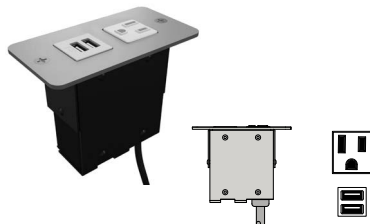

Glides: Seats are fitted with 1" H ABS self-levelling glides.

Connectivity Options: Engage Seating can be fitted with connectivity accessories on the right or left side of the seat. Use the suffix -ER to indicate connectivity location to be the right side or use -EL to indicate connectivity location to be the left side. **Note:** "Right" and "left" are determined from the perspective of one who is seated in the seat.

Engage Jr.								List Prices								
Model Number	Base	Seat	Back	Seat hgt.	Arms	Wgt.	COM Yd.	Grade 1 COM	Grade 2	Grade 3	Grade 4	Grade 5	Grade 6	Grade 7	Grade 8	Grade 9
ENAJ-2529-(grade)	Self-leveling Glides	Uph	Uph	16"	No	34	2.5	\$1,826	\$1,912	\$1,997	\$2,084	\$2,215	\$2,302	\$2,393	\$2,488	\$2,587
ENAWJ-3035-(grade)	Self-leveling Glides	Uph	Uph	16"	No	34	3	\$1,813	\$1,949	\$2,130	\$2,410	\$2,748	\$3,035	\$3,354	\$3,707	\$4,096
ENAJ-4829-(grade)	Self-leveling Glides	Uph	Uph	16"	No	56	4.5	\$2,608	\$2,823	\$3,037	\$3,252	\$3,538	\$3,757	\$3,989	\$4,235	\$4,496

Required to order: Model # including options if applicable
 • fabric grade and selection

Connectivity Option

Model Number	Description	List Price
DUET	In-surface, rectangular panel, Upholstery, Face-mount (2" x 3.25" cutout, 3.75" between mounting holes)	
ADUF-1P2U-72-B	1 AC receptacle, Dual USB port, 72" cord, Black Plate	\$306
ADUF-1P2U-72-S	1 AC receptacle, Dual USB port, 72" cord, Silver Powdercoat Plate	\$306
ADUF-1P2U-72-W	1 AC receptacle, Dual USB port, 72" cord, White Plate	\$306
ADUF-1P2U-120-B	1 AC receptacle, Dual USB port, 120" cord, Black Plate	\$313
ADUF-1P2U-120-S	1 AC receptacle, Dual USB port, 120" cord, Silver Powdercoat Plate	\$313
ADUF-1P2U-120-W	1 AC receptacle, Dual USB port, 120" cord, White Plate	\$313